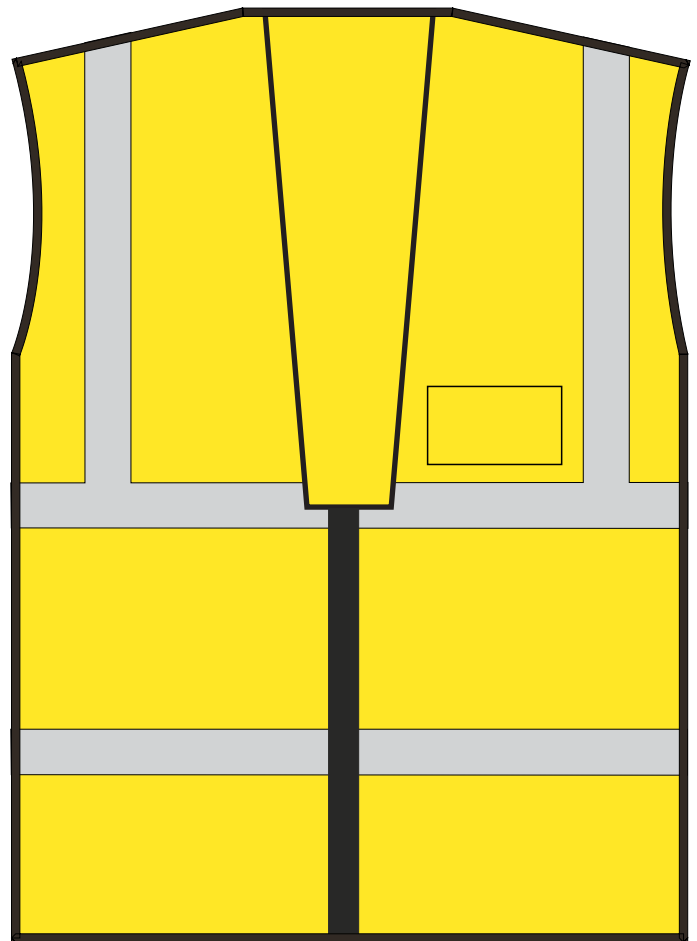

Back

Print area max 230 mm wide

Front